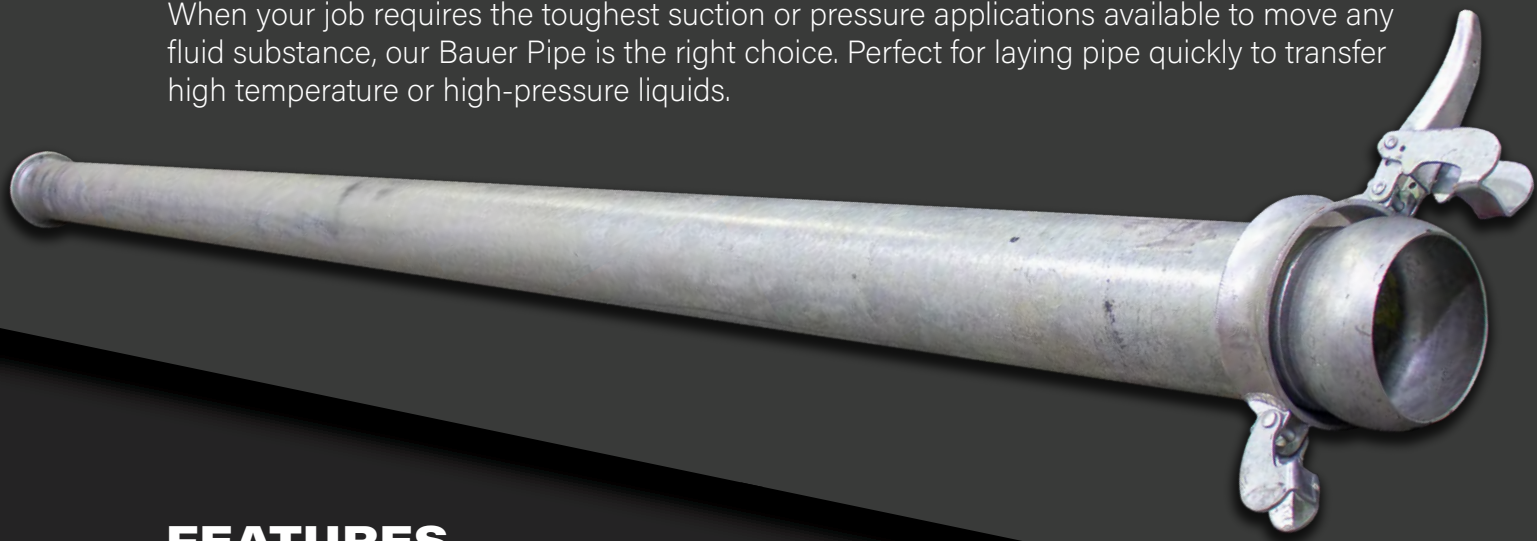

MIDWEST HOSE

BAUER PIPE

Strong, durable, lightweight, quick and easy to use

When your job requires the toughest suction or pressure applications available to move any fluid substance, our Bauer Pipe is the right choice. Perfect for laying pipe quickly to transfer high temperature or high-pressure liquids.

FEATURES

- ▶ Sizes from 4" to 12".
 - ▶ Available in 3', 6', 10', or 20' foot lengths.
 - ▶ Great for high temperatures up to 230°F.
 - ▶ No leakage in pressure or suction applications.
 - ▶ 30 degree articulation for 4", 20 degrees for 6" & 8", and 16 degrees for 12".
 - ▶ Hot-dipped galvanizing meeting DIN 50976 specifications.
 - ▶ Handles pressures up to 174 psi.
 - ▶ No parts or tools required.
 - ▶ Made of light weight, high-grade, high tensile, cold rolled galvanized steel.
 - ▶ Meets ISO #9001 specifications.
- * O-Rings ordered separately