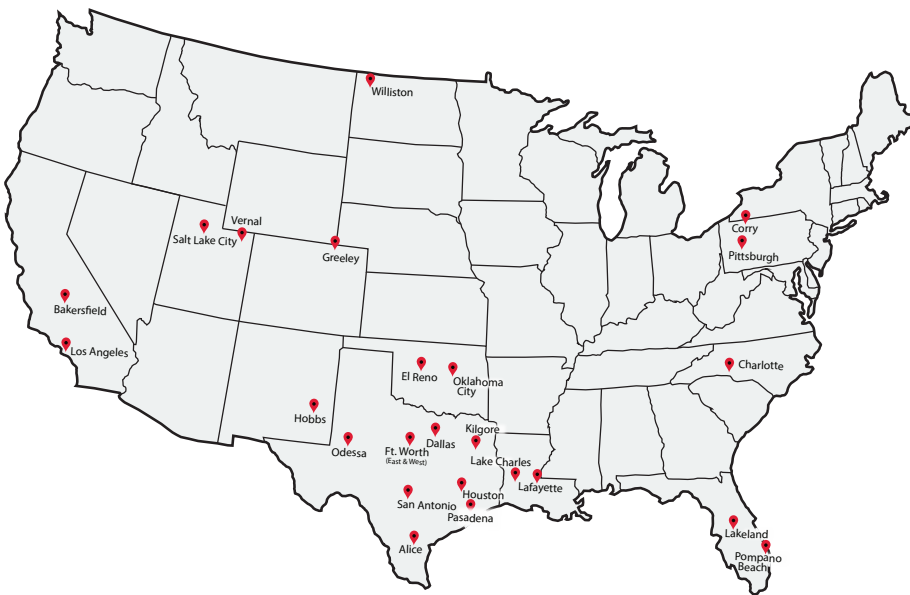

MIDWEST HOSE

CONCRETE PUMPING

MWHCONT and MWHCONW are high pressure hoses designed for pumping concrete, shotcrete, plaster, and grout. These durable hoses both come with an SBR/EPDM tube for abrasion resistance and kink resistance and an SBR/EPDM cover to resist abrasion, gouging, cuts, and scuffing.

MIDWEST HOSE KEEPING THE INDUSTRY CONNECTED™

UNMATCHED RELIABILITY

Founded in 1983, Midwest Hose has worked diligently at becoming one of the largest hose suppliers in North America with a proven track record of providing quality products for over 35 years.

CUSTOMER SERVICE & AVAILABILITY

The most comprehensive product line of any hose distributor – a wide range of industrial hose and fittings that include Layflat, hydraulic, industrial rubber hose, and rotary. Employees are trained to API and NAHAD Hose Assembly Guidelines. All managers, salespeople, and hose assemblers are required to study and pass exams to be certified in each area.

25 LOCATIONS TO SERVE YOU

Bakersfield, CA	Corry, PA
Los Angeles, CA	Alice, TX
Greeley, CO	Dallas, TX
Pompano Beach, FL	Ft. Worth (East), TX
Lakeland, FL	Ft. Worth (West), TX
Lafayette, LA	Houston, TX
Lake Charles, LA	Kilgore, TX
Williston, ND	Odesa, TX
Charlotte, NC	Pasadena, TX
Hobbs, NM	San Antonio, TX
El Reno, OK	Vernal, UT
Oklahoma City, OK	Salt Lake City, UT
Pittsburgh, PA	